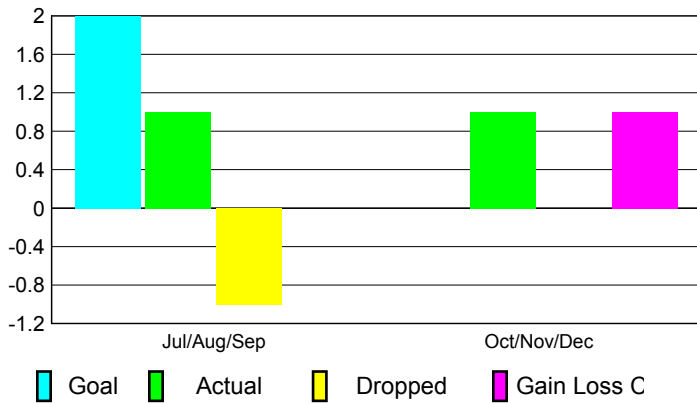

2010-2011 GMT Reports for District (or Undistricted) **District 1110N**

GMT: **PROF DR Wieland Richter**

Location: **GERMANY**

GMT CA: **4**

**CLUBS**

Club Results  
2010-2011

Clubs  
2009-2010

Month	New Club Goal	Actual New Clubs	Actual Dropped Clubs	Gain/Loss of Clubs	Gain/Loss of Clubs
Jul/Aug/Sep	2	1	-1	0	0
Oct/Nov/Dec	0	1	0	1	0
<b>Totals</b>	<b>2</b>	<b>2</b>	<b>-1</b>	<b>1</b>	<b>0</b>

**Club Results 2010-2011**

Goal, New, Dropped, Gain/Loss

**Comparison of Club Gain/Loss**

Current Year Compared to the Previous Year

**YTD Status Quo Clubs 2010-2011**

Status Quo Clubs Compared to Status Quo Members